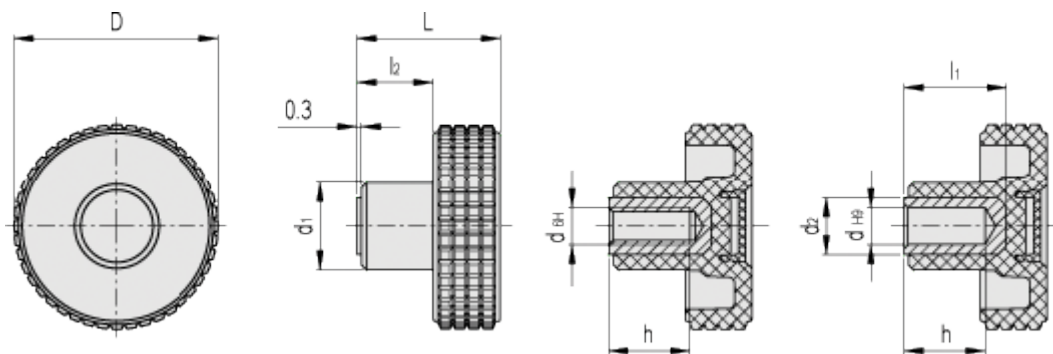

Data Sheet

Article number: 23020344265

Description: E+G Fingregreb MBT.50-B-M10-C5, blue centre cap

Measures

D = 50

l2 = 16

d1 = 20

d2 = -

dH6 = M10

dH9 = -

h = 18

L = 33

l1 = -